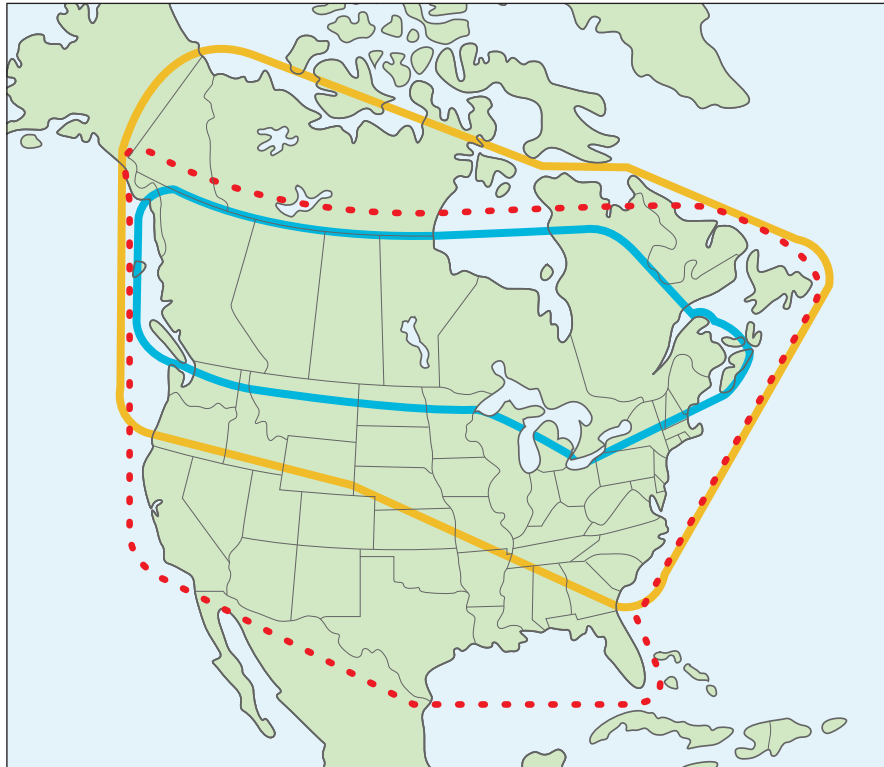

■ 0.96m 4W Ku Band or 1.2m 2W Ku Band
■ 2.4m C Band
- - - 1.2m 4W Ku Band

Connect™ Service

Service Description	Ku Band & C Band System		
	Connect 2000	Connect 4000	Connect 4000 Plus
Inbound Burst Capability (kbps)	128	128	256
Outbound Burst Capability (kbps)	512	1500	1500
Download/Upload Data Includ. (per/mo)	1500/500 Mb	3000/1000 Mb	8000/4000 Mb
Committed Information Rate (kbps)	0	0	25
Number of Voice Lines Supported	0	1 to 4	1 to 6
Number of Voice Trunks Supported	0	1 to 4	1 to 6

Connect™ Platinum Service

Service Description	C Band Systems Only		
	Connect Platinum 1	Connect Platinum 2	Connect Platinum 3
Speed Inbound (kbps)	256	320	384
Speed Outbound (kbps)	1500	1500	1500
Download/Upload Data Includ. (per/mo)	Unlimited	Unlimited	Unlimited
Committed Information Rate (kbps)	64	96	128
Number of Voice Lines Supported	1 to 8	1 to 8	1 to 8
Number of Voice Trunks Supported	1 to 8	1 to 12	1 to 23

About Us

Infosat Communications, Inc. is one of North America's leading providers of satellite communication solutions, offering a comprehensive range of fixed, mobile and transportable wireless communication systems. Infosat provides experience and reliability to businesses and industries where voice and data communications are vital, as well as coverage which surpasses cellular and other terrestrial networks.

OUR PRODUCTS AND SERVICES INCLUDE:

Data Solutions

- Commercial Broadband - Connect using iDirect Technology
- High Speed Internet - HSe
- Mobile Packet Data / Tracking - Iridium, MSAT, Inmarsat
- Scada and Specialty Networks - TSAT and Vipersat
- Small Data Scada - Iridium, MSAT

Voice Solutions

- Commercial Toll Multi-Line Voice - Connect using iDirect
- Mobile voice - Iridium, MSAT, Inmarsat
- Mesh and Demand Voice - Vipersat, Connect

Other

- VSAT Auto-finder solutions
- Stabilized Antenna solutions for ships and platforms
- Aeronautical solutions - Iridium / VSAT
- Radio Tie Ins

If you need to connect your people and enterprise simply anywhere, contact us and explore our cost-effective satellite solutions.

24/7 Customer Support

Our skilled customer service professionals are on call around the clock to assist you with any aspect of your CONNECT system.