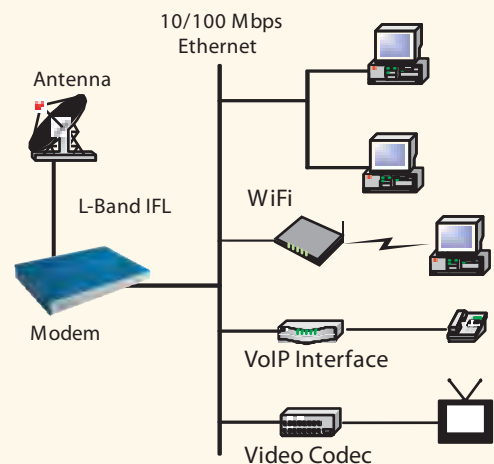

Superior Technology

The Connect™ solution integrates all the hardware and software needed to deliver bi-directional broadband connectivity, easily and effectively, while enabling the highest data rates available in the industry today. The solution is scalable for both inbound and outbound data rates, which allows users to easily meet current and future bandwidth requirements.

Features

Configurable Quality of Service levels are available to support:

- Corporate Wide Area Network
- Email
- VPN
- Voice over IP
- Large file transfer
- Web research
- Real-Time Fax

■ 0.96m 4W Ku Band or 1.2m 2W Ku Band
 ■ 2.4m C Band
 - - - 1.2m 4W Ku Band