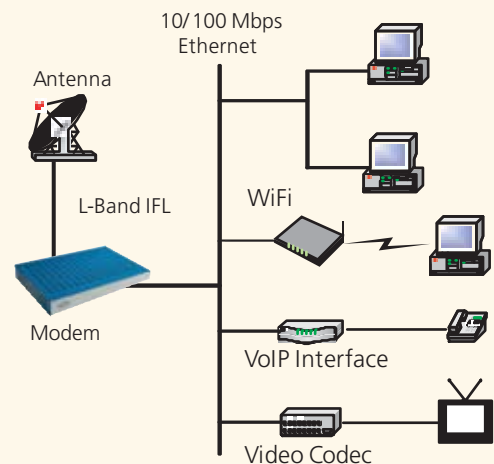

Superior Technology

The Connect™ solution integrates all the hardware and software needed to deliver bi-directional broadband connectivity, easily and effectively, while enabling the highest data rates available in the industry today. The solution is scalable for both inbound and outbound data rates, which allows users to easily meet current and future bandwidth requirements.

The Real Time Traffic Management (RTTM) features enable mission-critical information to reach the designed destination quickly and efficiently.

RTTM Features

Configurable Quality of Service levels are available to support:

- Corporate Wide Area Network
- Email
- VPN
- Voice over IP
- Large file transfer
- Web research

■ 0.96m 4W Ku Band or 1.2m 2W Ku Band
 ■ 2.4m C Band
 - - - 1.2m 4W Ku Band

Connect™ Service

Service Description	Ku Band & C Band System		
	Connect 2000	Connect 4000	Connect 4000 Plus
Inbound Burst Capability (kbps)	128	128	256
Outbound Burst Capability (kbps)	512	1500	1500
Download/Upload Data Included (per mo)	1500/500 Mb	3000/1000 Mb	8000/4000 Mb
Committed Information Rate (CIR) (kbps)	0	0	25
Number of Voice Lines Supported	0	1 to 4	1 to 6
Number of Voice Trunks Supported	0	1 to 4	1 to 6