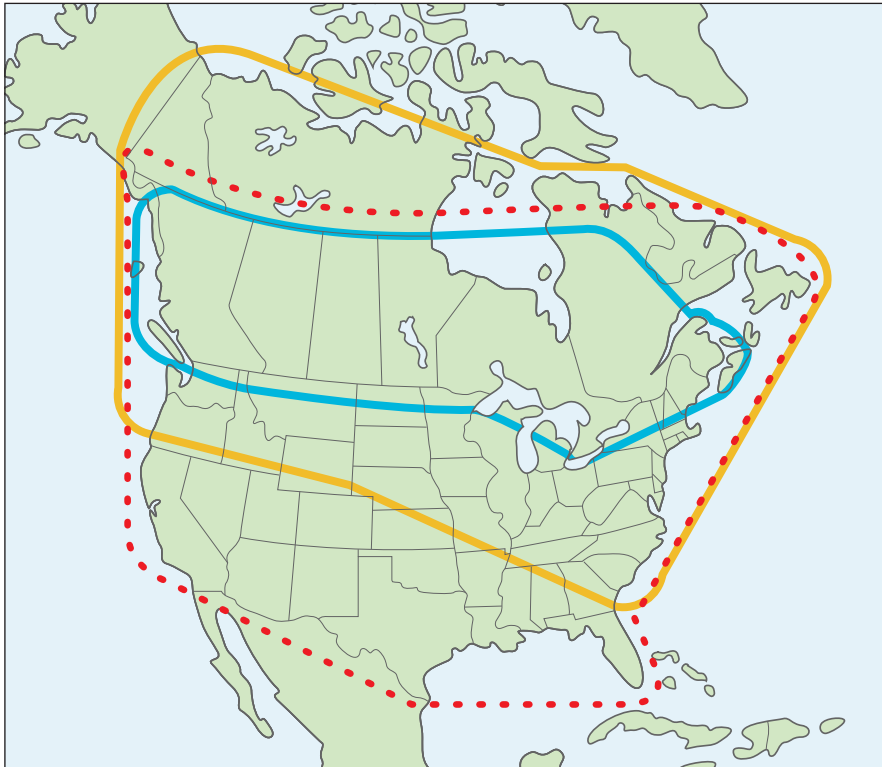

■ 0.96m 4W Ku Band or 1.2m 2W Ku Band
■ 2.4m C Band
- - - 1.2m 4W Ku Band